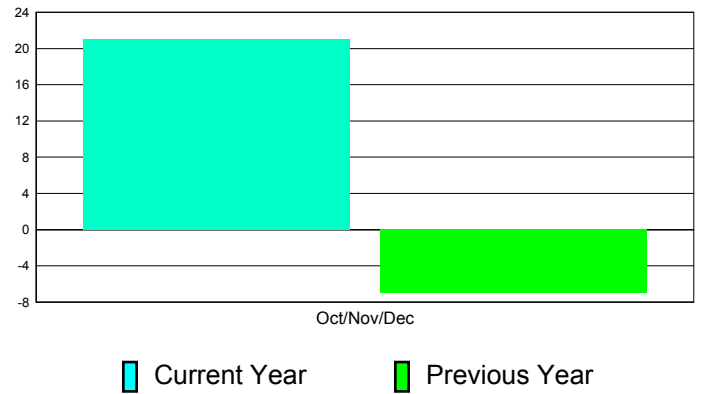

Comparison of Membership Gain/Loss

Current Year Compared to the Previous Year