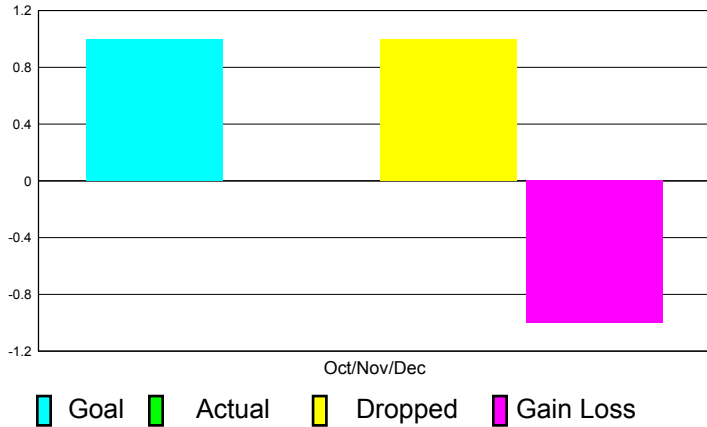

GMT Reports for District (or Undistricted) **District 110AZ**

GMT: HOWARD PATRICK LEE

Location: NETHERLANDS

GMT CA: 4

CLUBS

**Club Results
2011-2012**

**Clubs
2010-2011**

Month	New Club Goal	Actual New Clubs	Actual Dropped Clubs	Gain/Loss of Clubs	Gain/Loss of Clubs
Oct/Nov/Dec	1	0	1	-1	-1
Totals	1	0	1	-1	-1

Club Results 2011-2012

Goal, New, Dropped, Gain/Loss

Comparison of Club Gain/Loss

Current Year Compared to the Previous Year

YTD Status Quo Clubs 2010-2011

Status Quo Clubs Compared to Status Quo Members

MEMBERSHIP