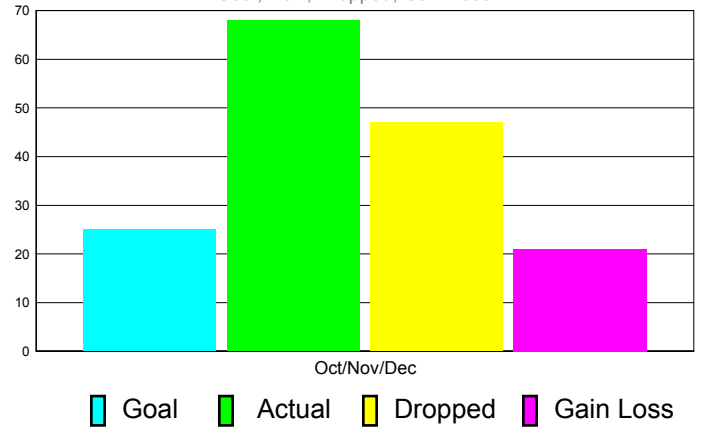

Membership Results 2011-2012

Goal, New, Dropped, Gain/Loss